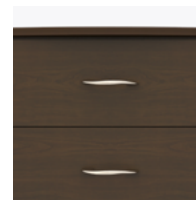

Hardware

Choose from dozens of hardware styles, including ADA compliant options.