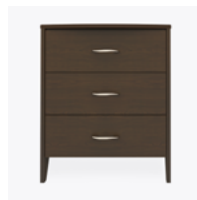

Other Chest Styles

Essex chest styles include 3, 4, 5 and 6 drawer versions.